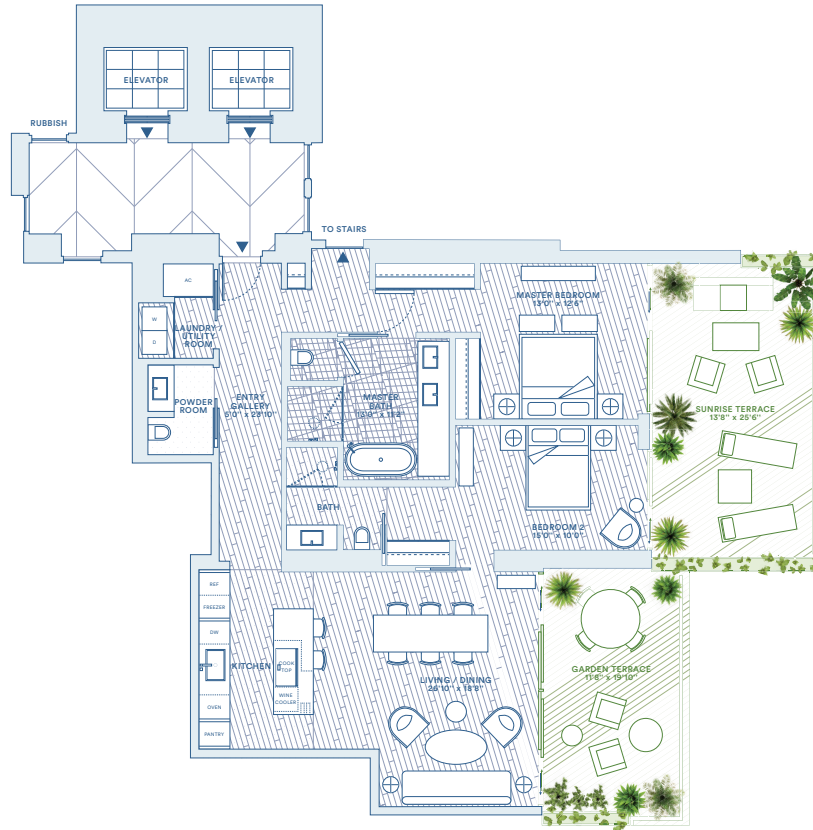

**MONAD
TERRACE**
SOUTH BEACH BAY
BY ATELIERS JEAN NOUVEL

3-10C

2 BEDROOMS / 2.5 BATHS

TOTAL: 2027 SQ FT / 188 SQ M
INTERIOR: 1453 SQ FT / 135 SQ M
EXTERIOR: 574 SQ FT / 53 SQ M

MIAMI BEACH
→